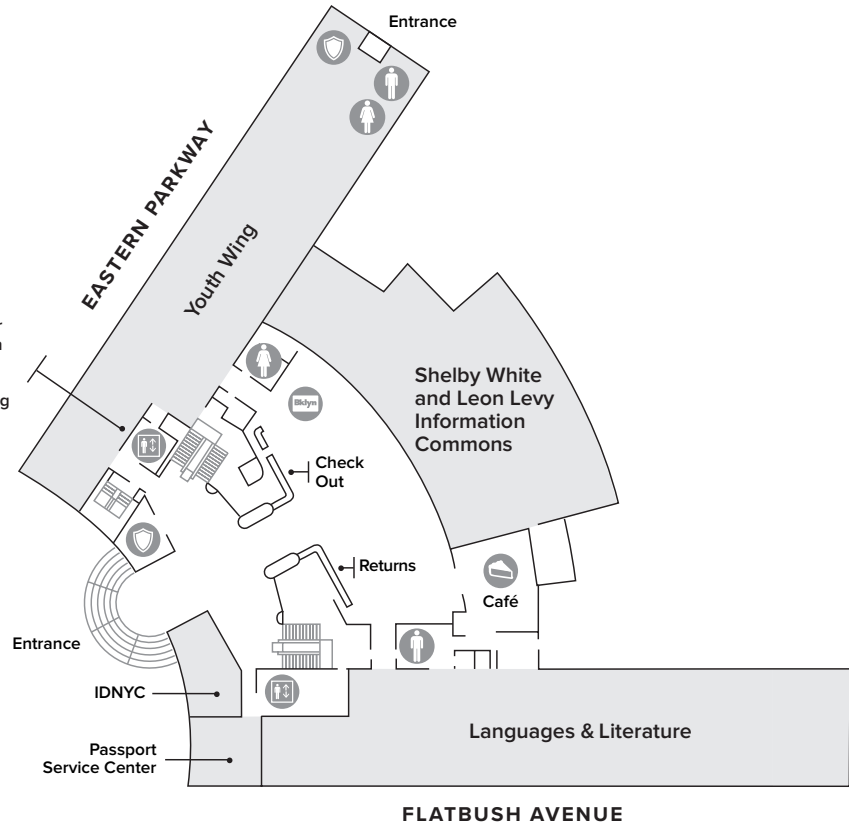

# Central Library Floor Plan

Lower Level

- Access
- Café
- Elevator
- Library Card Kiosk
- Men's Room
- Photocopier
- Security
- Stairs/Escalator
- Women's Room

1

This elevator can be taken down to the Dweck Center during event hours.

- Youth Wing**  
Children & Young Adult
- Languages & Literature**  
400s, 800s, Fiction,  
World Language
- Information Commons**  
Meeting rooms,  
Computer lab,  
Recording studio

# Central Library Floor Plan

2

**Business & Career Center**  
Small business, career planning, test prep, personal finance

**History, Biography & Religion**  
200s, 900s, Biographies

**Brooklyn Collection**  
Brooklyn history