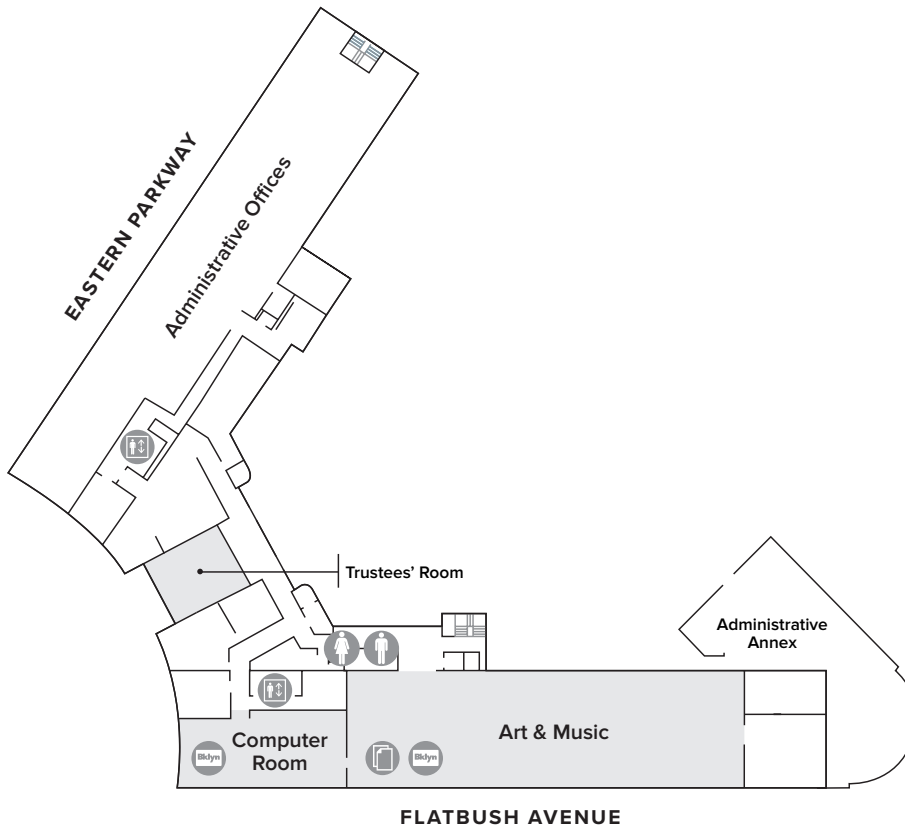

Business & Career Center
Small business, career planning, test prep, personal finance

History, Biography & Religion
200s, 900s, Biographies

Brooklyn Collection
Brooklyn history

Popular Library
CDs, DVDs, newspapers, magazines

Learning Center
Literacy collection

Society, Sciences & Technology
000s, 100s, 300s, 500s and 600s

3