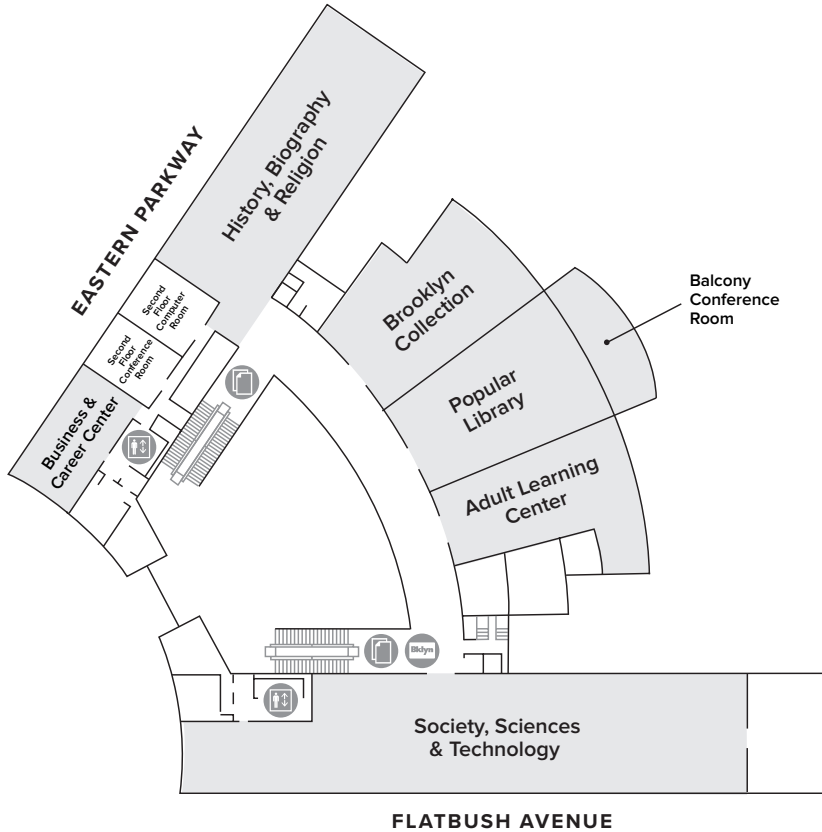

# Central Library Floor Plan

Lower Level

- Access
- Café
- Elevator
- Library Card Kiosk
- Men's Room
- Photocopier
- Security
- Stairs/Escalator
- Women's Room

1

This elevator can be taken down to the Dweck Center during event hours.

- Youth Wing**  
Children & Young Adult
- Languages & Literature**  
400s, 800s, Fiction,  
World Language
- Information Commons**  
Meeting rooms,  
Computer lab,  
Recording studio

# Central Library Floor Plan

2

**Business & Career Center**  
Small business, career planning, test prep, personal finance

**History, Biography & Religion**  
200s, 900s, Biographies

**Brooklyn Collection**  
Brooklyn history