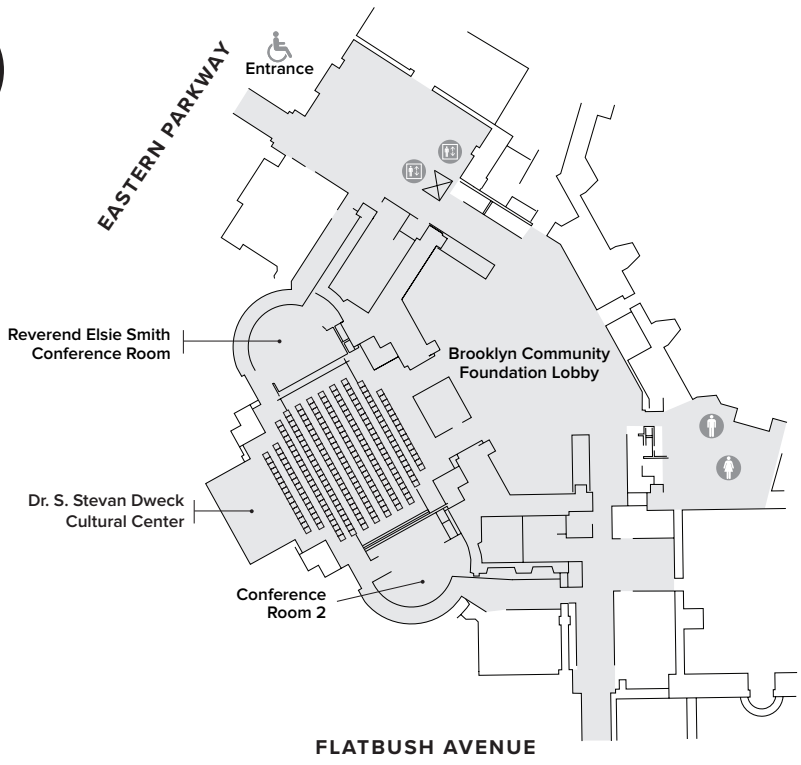

# Central Library Floor Plan

Lower Level

- Access
- Café
- Elevator
- Library Card Kiosk
- Men's Room
- Photocopier
- Security
- Stairs/Escalator
- Women's Room

1

This elevator can be taken down to the Dweck Center during event hours.

- Youth Wing**  
Children & Young Adult
- Languages & Literature**  
400s, 800s, Fiction,  
World Language
- Information Commons**  
Meeting rooms,  
Computer lab,  
Recording studio

# Central Library Floor Plan

2

**Business & Career Center**  
Small business, career planning, test prep, personal finance

**History, Biography & Religion**  
200s, 900s, Biographies

**Brooklyn Collection**  
Brooklyn history