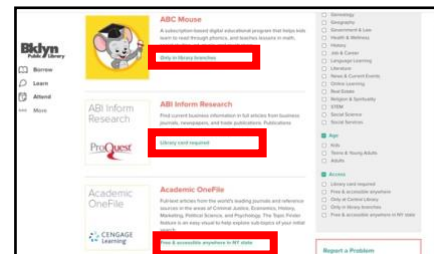

ACCESSING THE DATABASE?

While all Brooklyn Public Library card holders have full access to our databases, some databases are only accessible at our branches or central, while others are only accessible in NY state.

Beneath the description, of each database you will a link that tells you how to access the database listed below are the definitions of these descriptions: