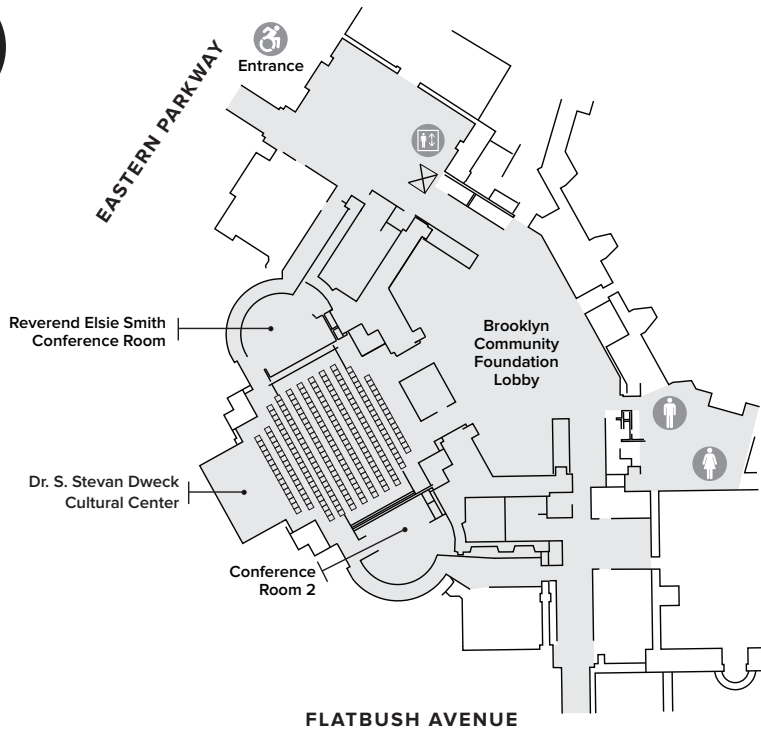

Central Library Floor Plan

Lower Level

- Access
- All-Gender Restroom
- Café
- Elevator
- Library Card Kiosk
- Men's Restroom
- Photocopier
- Security
- Stairs/Escalator
- Women's Restroom

1

- Youth Wing**
Children & Young Adult
- New & Noteworthy**
- Languages & Literature**
400s, 800s, Fiction,
World Language
- Information Commons**
Meeting rooms,
Computer lab,
Recording studio
- Civic Commons**
Community Partner,
Computer Center,
IDNYC,
Passport Services

Central Library Floor Plan

2

Business & Career Center
Small business, career planning, test prep, personal finance

History, Biography & Religion
200s, 900s, Biographies

Society, Sciences & Technology
000s, 100s, 300s, 500s and 600s