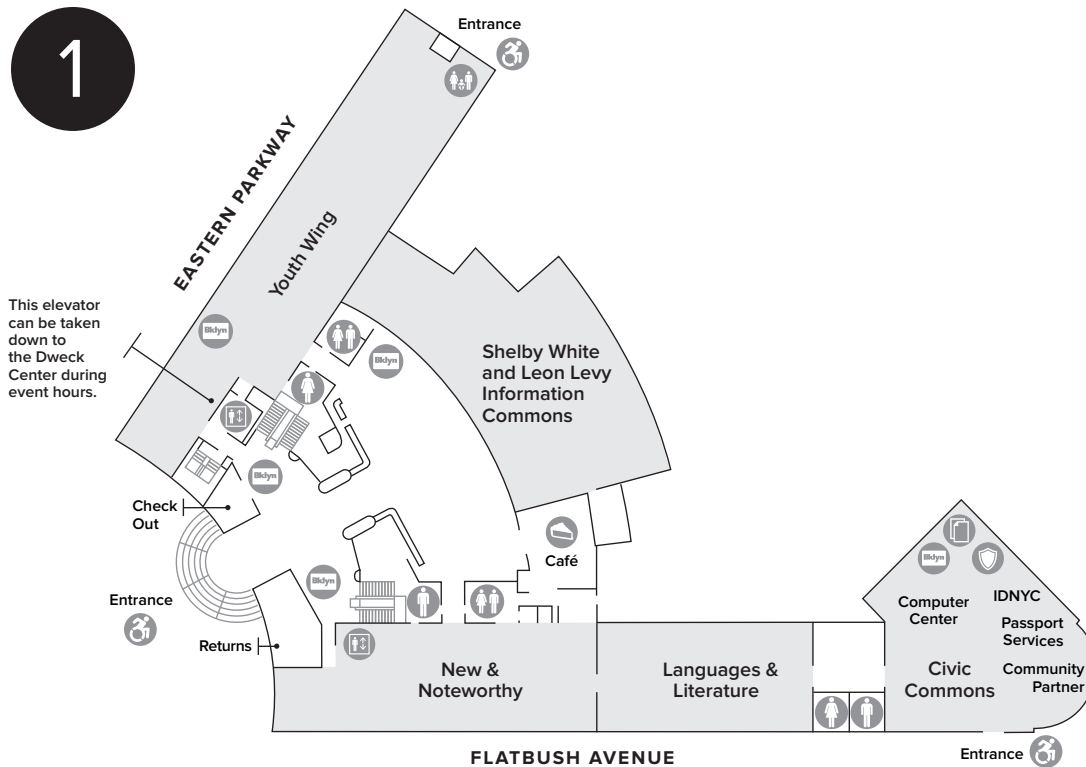

Central Library Floor Plan

Lower Level

- Access
- All-Gender Restroom
- Café
- Elevator
- Library Card Kiosk
- Men's Restroom
- Photocopier
- Security
- Stairs/Escalator
- Women's Restroom

1

- Youth Wing**
Children & Young Adult
- New & Noteworthy**
- Languages & Literature**
400s, 800s, Fiction,
World Language
- Information Commons**
Meeting rooms,
Computer lab,
Recording studio
- Civic Commons**
Community Partner,
Computer Center,
IDNYC,
Passport Services

Central Library Floor Plan

2

Business & Career Center
Small business, career planning, test prep, personal finance

History, Biography & Religion
200s, 900s, Biographies

Society, Sciences & Technology
000s, 100s, 300s, 500s and 600s