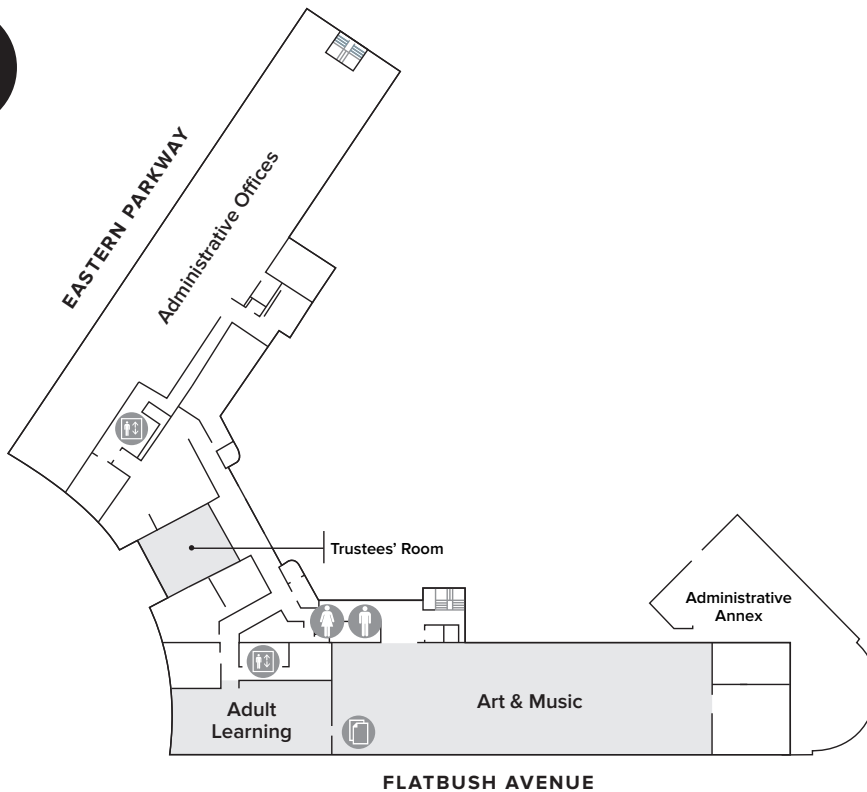

Business & Career Center
Small business, career planning, test prep, personal finance

History, Biography & Religion
200s, 900s, Biographies

Society, Sciences & Technology
000s, 100s, 300s, 500s and 600s

3