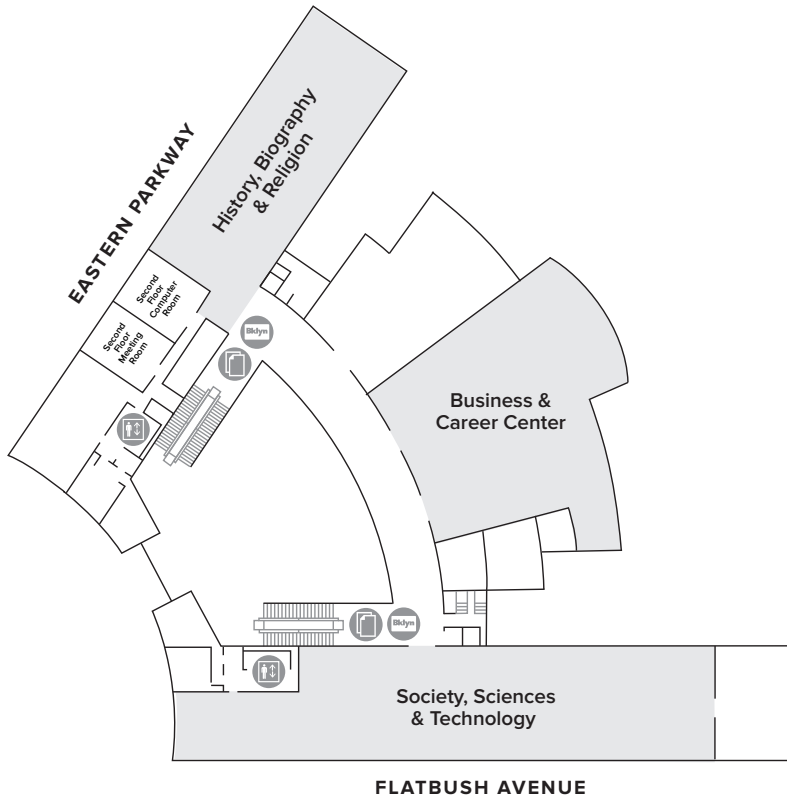

Central Library Floor Plan

Lower Level

- Access
- All-Gender Restroom
- Café
- Elevator
- Library Card Kiosk
- Men's Restroom
- Photocopier
- Security
- Stairs/Escalator
- Women's Restroom

1

- Youth Wing**
Children & Young Adult
- New & Noteworthy**
- Languages & Literature**
400s, 800s, Fiction,
World Language
- Information Commons**
Meeting rooms,
Computer lab,
Recording studio
- Civic Commons**
Community Partner,
Computer Center,
IDNYC,
Passport Services

Central Library Floor Plan

2

Business & Career Center
Small business, career planning, test prep, personal finance

History, Biography & Religion
200s, 900s, Biographies

Society, Sciences & Technology
000s, 100s, 300s, 500s and 600s